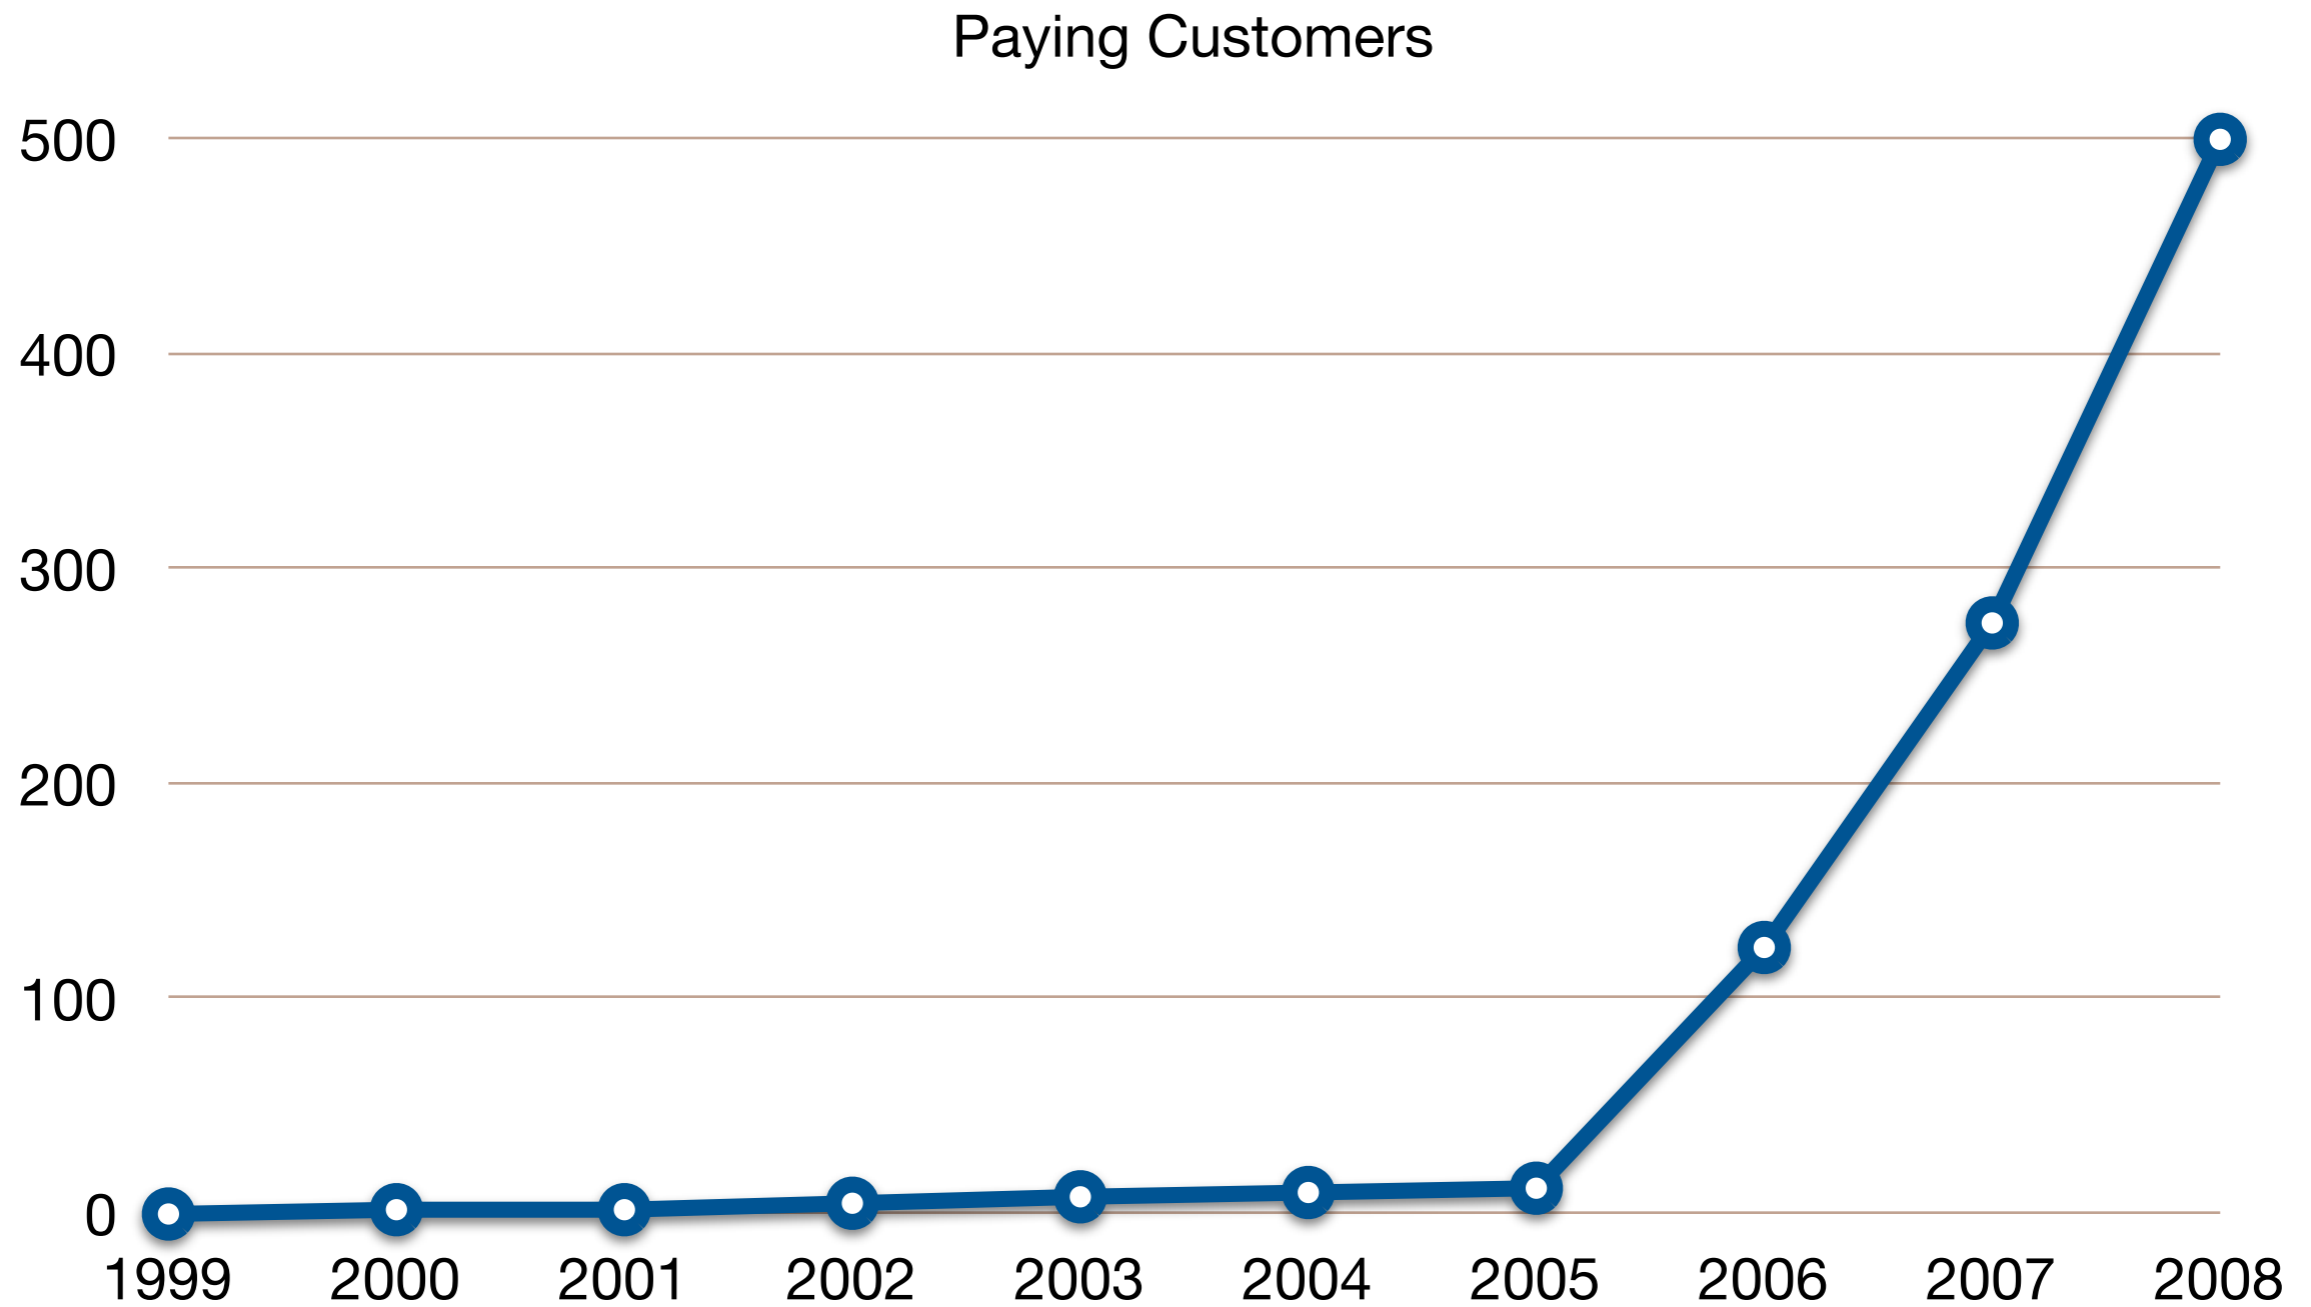

Customer Base (Enterprise Edition)