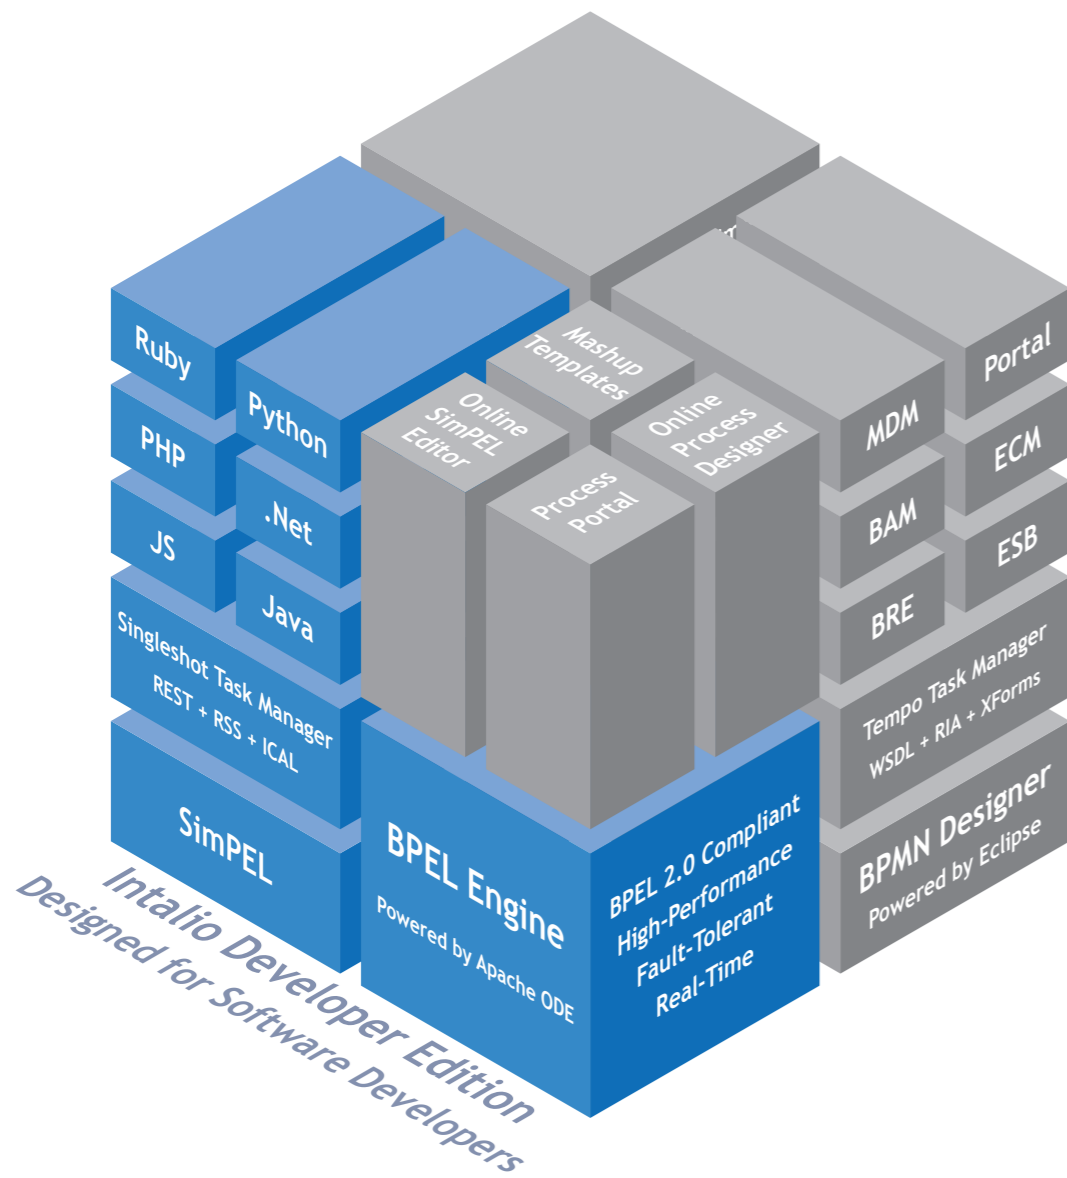

Standards Based (BPMN+BPEL)

Zero Code, One Click Deploy

Connectors Available for Most Applications

Totally Free

Intalio Enterprise Edition

100% Enterprise Ready

Standards Based (BPMN+BPEL)

Zero Code, One Click Deploy

Connectors Available for Most Applications

Licensed Through Yearly Subscriptions

Powered by:

Intalio Developer Edition

100% Open Source (Apache License)

Simple Orchestration Language (SimPEL)

Web 2.0 Workflow Task Manager