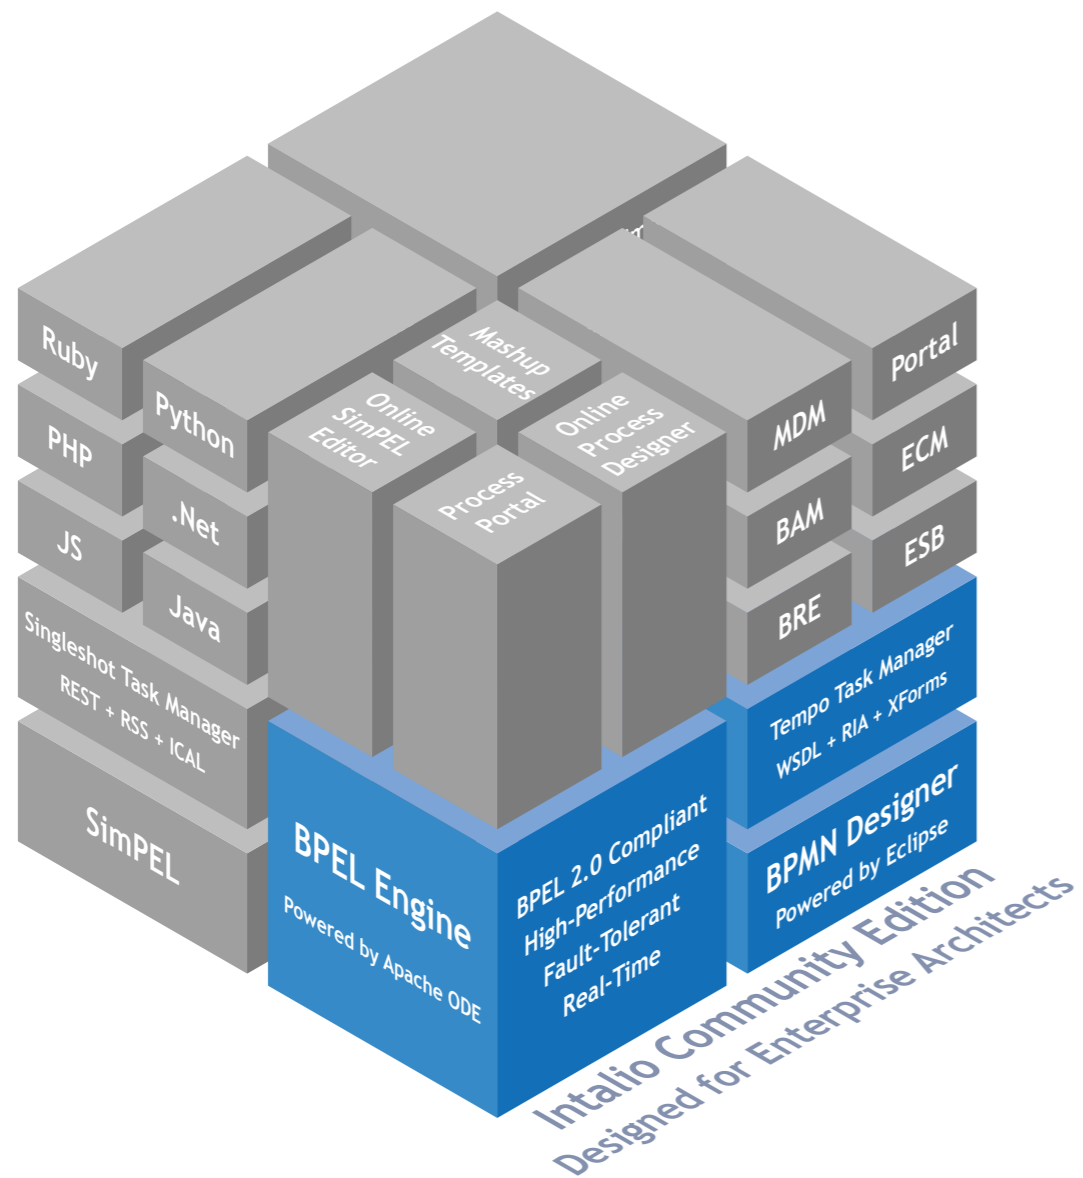

10% more code
Source code
Documentation
Support
Maintenance
Patch updates
Indemnification

User Base (Community Edition)

Customer Base (Enterprise Edition)

Intalio Community Edition

Used by 50,000 Organizations Worldwide

Standards Based (BPMN+BPEL)

Zero Code, One Click Deploy

Connectors Available for Most Applications

Totally Free

Intalio Enterprise Edition

100% Enterprise Ready

Standards Based (BPMN+BPEL)

Zero Code, One Click Deploy