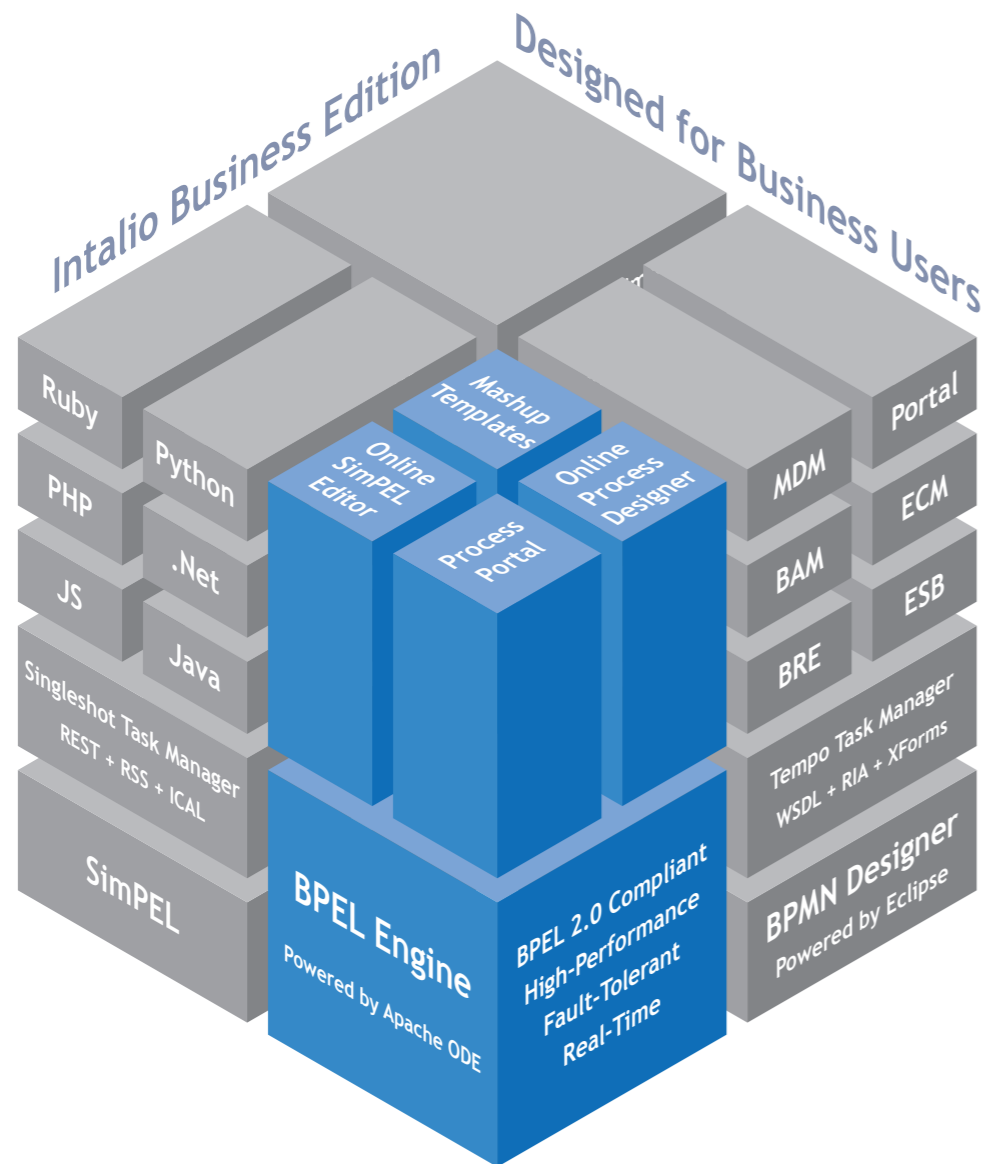

Intalio Business Edition

100% Web Based

Available On Demand or On Premise

Document and Simulate Processes

Deploy and Execute Workflows

Free for 1 Analyst and 3 Business Users

Integrated with: