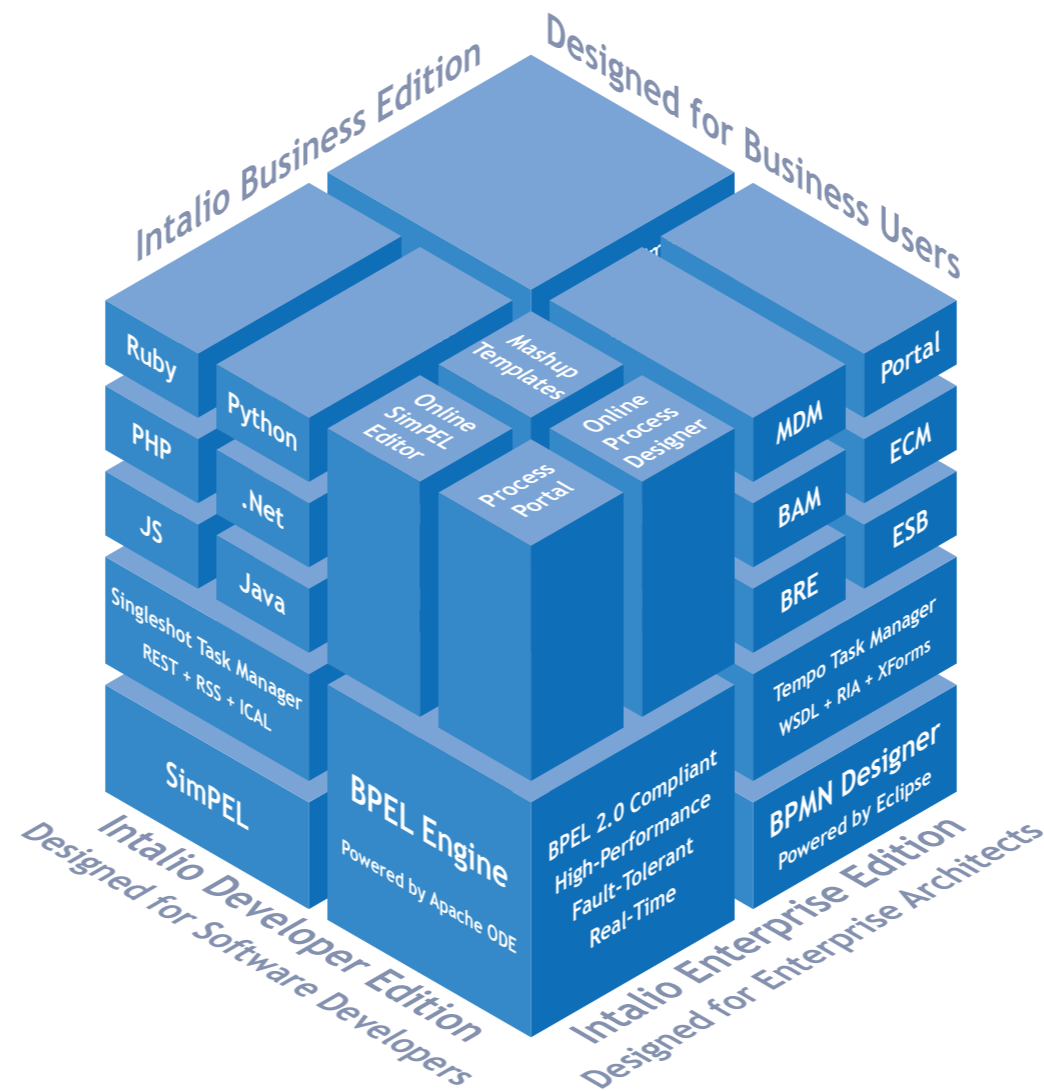

40 system integration partners

60 employees, 13 offices worldwide

Problem

Customers looking for an enterprise platform have only few options

Microsoft

ORACLE

All are expensive, fragmented, closed source

Solution: Intalio|BPP