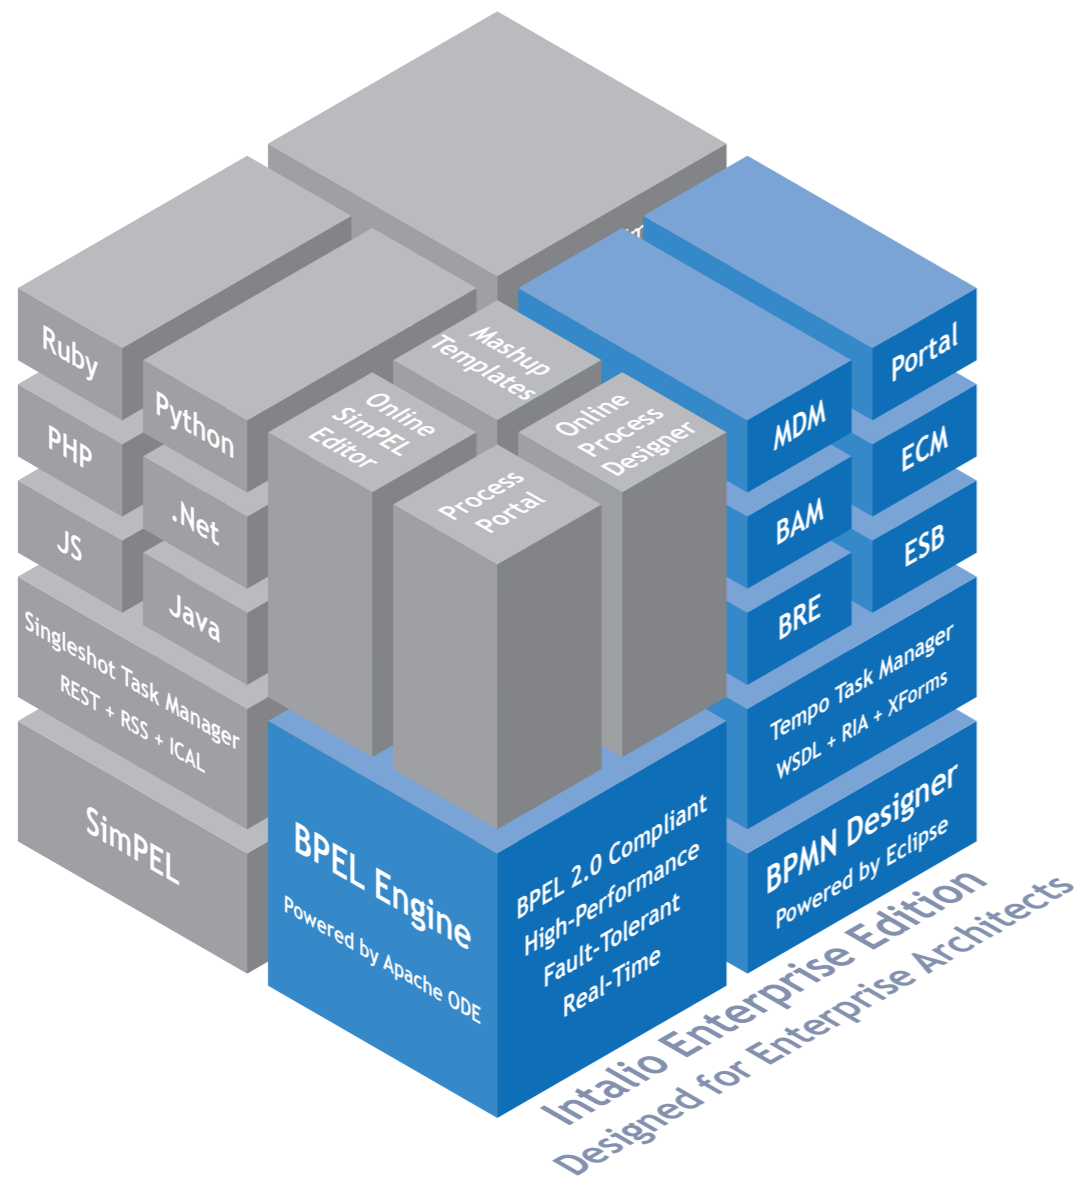

10% more code
Source code
Documentation
Support
Maintenance
Patch updates
Indemnification

User Base (Community Edition)

Customer Base (Enterprise Edition)

Intalio Community Edition

Used by 50,000 Organizations Worldwide

Standards Based (BPMN+BPEL)

Zero Code, One Click Deploy

Connectors Available for Most Applications

Totally Free

Intalio Enterprise Edition

100% Enterprise Ready

Standards Based (BPMN+BPEL)

Zero Code, One Click Deploy